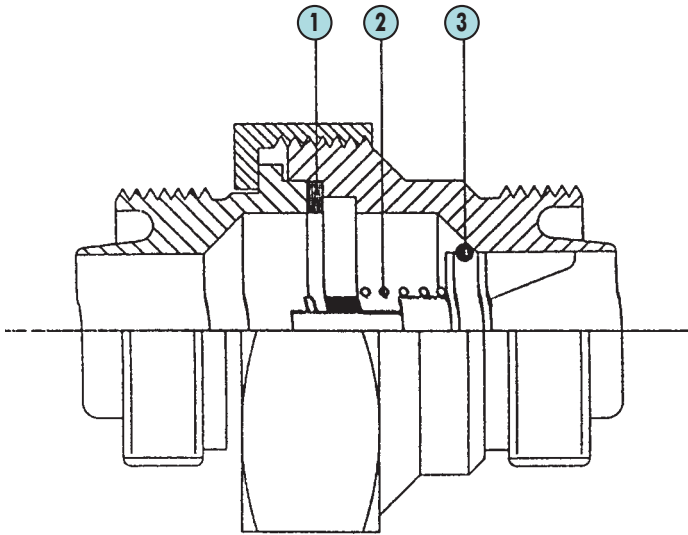

NON RETURN VALVES

Non-return valve

Two integral hydro-dynamic spiders provides hygienic design with low pressure loss and eliminates poppet displacement problems.

3/4" to 3"
NRV MK2 NON RETURN VALVE

4"
MK2 NON RETURN VALVE

MK2 NON RETURN VALVE COMPONENTS							
	3/4"	1"	1 1/2"	2"	2 1/2"	3"	4"
1. Body Joint Ring	1000700017	2000700017	3000700017	4000700017	5000700017	6000700017	7000700017
2. O Ring	1000700022	200070505	3000700015	400070505	5000700015	6000700015	7000700015
3. Spring	1000700022	2000700022	2000700022	4000700022	4000700022	6000700022	7000700022
4. Retainer Clip (4" only)	-	-	-	-	-	-	7000700024
5 Valve Poppet (4" only)	-	-	-	-	-	-	7000700010
6. Spider (4" only)	-	-	-	-	-	-	7000700020