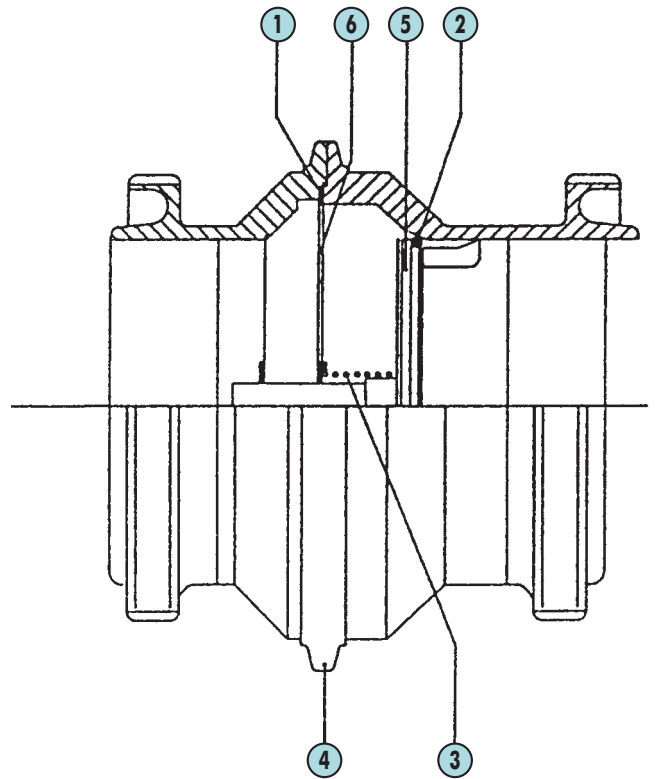

NON RETURN VALVES

Non-return valve

Two integral hydro-dynamic spiders provides hygienic design with low pressure loss and eliminates poppet displacement problems.

3/4" to 3"
NRV MK2 NON RETURN VALVE

4"
MK2 NON RETURN VALVE

MK2 NON RETURN VALVE COMPONENTS							
	3/4"	1"	1 1/2"	2"	2 1/2"	3"	4"
1. Body Joint Ring	1000700017	2000700017	3000700017	4000700017	5000700017	6000700017	7000700017
2. O Ring	1000700022	200070505	3000700015	400070505	5000700015	6000700015	7000700015
3. Spring	1000700022	2000700022	2000700022	4000700022	4000700022	6000700022	7000700022
4. Retainer Clip (4" only)	-	-	-	-	-	-	7000700024
5 Valve Poppet (4" only)	-	-	-	-	-	-	7000700010
6. Spider (4" only)	-	-	-	-	-	-	7000700020