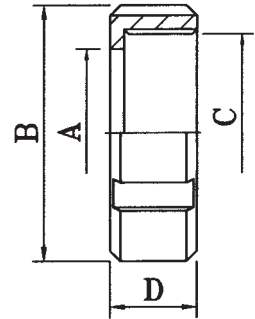

**SMS Union Parts**

Round Nut (304)					
Size	A	B	C	D	Part No.
1.0"	32.0	51.0	RD 40 x 1/6"	19.0	9002018
1.5"	48.0	74.0	RD 60 x 1/6"	23.0	9002017
2.0"	60.5	84.0	RD 70 x 1/6"	24.0	9002016
2.5"	74.0	100.0	RD 85 x 1/6"	28.0	9002015
3.0"	87.0	114.0	RD 98 x 1/6"	30.0	9002014
4.0"	113.0	128.0	RD 125 x 1/6"	31.0	9002025

Welding Male (316)					
Size	A	B	C	D	Part No.
1.0"	22.1	25.4	RD 40 x 1/6"	15.0	9004150
1.5"	34.8	38.1	RD 60 x 1/6"	20.0	9004149
2.0"	47.5	50.8	RD 70 x 1/6"	20.0	9004148
2.5"	60.2	63.5	RD 85 x 1/6"	24.0	9004147
3.0"	72.9	76.2	RD 98 x 1/6"	24.0	9004146
4.0"	97.4	101.6	RD 125 x 1/6"	25.0	9004208

Welding Liner (316)					
Size	A	B	C	D	Part No.
1.0"	22.1	25.4	35.5	8.0	9004160
1.5"	34.8	38.1	55.0	9.0	9004159
2.0"	47.5	50.8	65.0	9.0	9004158
2.5"	60.2	63.5	80.0	9.0	9004157
3.0"	72.9	76.2	93.0	10.0	9004156
4.0"	97.4	101.6	121.0	12.0	9004207

Seal Ring (Nitrile)				
Size	A	B	C	Part No.
1.0"	25.0	32.0	5.5	9005074
1.5"	38.0	48.0	5.5	9005073
2.0"	51.0	61.0	5.5	9005072
2.5"	63.5	73.5	5.5	9005071
3.0"	76.0	86.0	5.5	9005070
4.0"	101.6	114.0	5.5	9005110