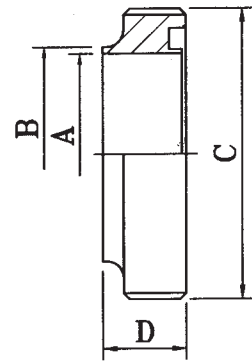

**SMS Union Parts**

Round Nut (304)					
Size	A	B	C	D	Part No.
1.0"	32.0	51.0	RD 40 x 1/6"	19.0	9002018
1.5"	48.0	74.0	RD 60 x 1/6"	23.0	9002017
2.0"	60.5	84.0	RD 70 x 1/6"	24.0	9002016
2.5"	74.0	100.0	RD 85 x 1/6"	28.0	9002015
3.0"	87.0	114.0	RD 98 x 1/6"	30.0	9002014
4.0"	113.0	128.0	RD 125 x 1/6"	31.0	9002025

Welding Male (316)					
Size	A	B	C	D	Part No.
1.0"	22.1	25.4	RD 40 x 1/6"	15.0	9004150
1.5"	34.8	38.1	RD 60 x 1/6"	20.0	9004149
2.0"	47.5	50.8	RD 70 x 1/6"	20.0	9004148
2.5"	60.2	63.5	RD 85 x 1/6"	24.0	9004147
3.0"	72.9	76.2	RD 98 x 1/6"	24.0	9004146
4.0"	97.4	101.6	RD 125 x 1/6"	25.0	9004208

Welding Liner (316)					
Size	A	B	C	D	Part No.
1.0"	22.1	25.4	35.5	8.0	9004160
1.5"	34.8	38.1	55.0	9.0	9004159
2.0"	47.5	50.8	65.0	9.0	9004158
2.5"	60.2	63.5	80.0	9.0	9004157
3.0"	72.9	76.2	93.0	10.0	9004156
4.0"	97.4	101.6	121.0	12.0	9004207

Seal Ring (Nitrile)				
Size	A	B	C	Part No.
1.0"	25.0	32.0	5.5	9005074
1.5"	38.0	48.0	5.5	9005073
2.0"	51.0	61.0	5.5	9005072
2.5"	63.5	73.5	5.5	9005071
3.0"	76.0	86.0	5.5	9005070
4.0"	101.6	114.0	5.5	9005110