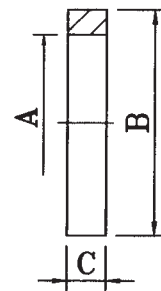

**SMS Union Parts**

Round Nut (304)					
Size	A	B	C	D	Part No.
1.0"	32.0	51.0	RD 40 x 1/6"	19.0	9002018
1.5"	48.0	74.0	RD 60 x 1/6"	23.0	9002017
2.0"	60.5	84.0	RD 70 x 1/6"	24.0	9002016
2.5"	74.0	100.0	RD 85 x 1/6"	28.0	9002015
3.0"	87.0	114.0	RD 98 x 1/6"	30.0	9002014
4.0"	113.0	128.0	RD 125 x 1/6"	31.0	9002025

Welding Male (316)					
Size	A	B	C	D	Part No.
1.0"	22.1	25.4	RD 40 x 1/6"	15.0	9004150
1.5"	34.8	38.1	RD 60 x 1/6"	20.0	9004149
2.0"	47.5	50.8	RD 70 x 1/6"	20.0	9004148
2.5"	60.2	63.5	RD 85 x 1/6"	24.0	9004147
3.0"	72.9	76.2	RD 98 x 1/6"	24.0	9004146
4.0"	97.4	101.6	RD 125 x 1/6"	25.0	9004208

Welding Liner (316)					
Size	A	B	C	D	Part No.
1.0"	22.1	25.4	35.5	8.0	9004160
1.5"	34.8	38.1	55.0	9.0	9004159
2.0"	47.5	50.8	65.0	9.0	9004158
2.5"	60.2	63.5	80.0	9.0	9004157
3.0"	72.9	76.2	93.0	10.0	9004156
4.0"	97.4	101.6	121.0	12.0	9004207

Seal Ring (Nitrile)				
Size	A	B	C	Part No.
1.0"	25.0	32.0	5.5	9005074
1.5"	38.0	48.0	5.5	9005073
2.0"	51.0	61.0	5.5	9005072
2.5"	63.5	73.5	5.5	9005071
3.0"	76.0	86.0	5.5	9005070
4.0"	101.6	114.0	5.5	9005110