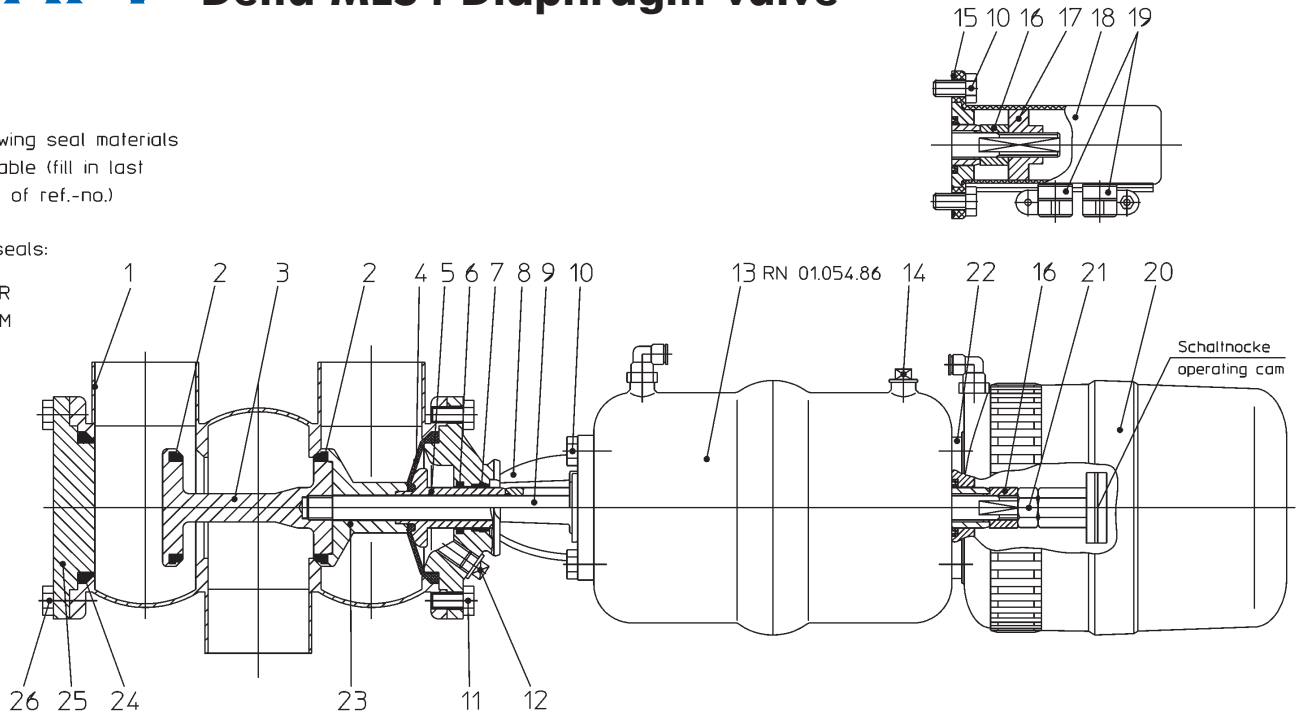

APV Delta MES4 Diaphragm Valve

The following seal materials are available (fill in last two digits of ref.-no.)

* material seals:

- .../33-HNBR
- .../93-EPDM

		DELTA M4 DIAPHRAGM VALVE MES4, FS-CU21 & PSH 1-4 TUBE							
				1T	1.5T	2T	2.5T	3T	4T
Pos	Qty	Description		Part Number					
1	1	Housing	ME45 1+2+3S	39-49-320/47	39-49-420/47	39-49-470/47	39-49-520/47	39-49-570/47	39-49-670/47
	1	Housing	ME46 1+2+3+4S	39-50-320/47	39-50-420/47	39-50-470/47	39-50-520/47	39-50-570/47	39-50-670/47
2	2	Seat Seal	*	58-33-293/	58-33-393/	58-33-443/	58-33-493/	58-33-568/	58-33-643/
3	1	Lower Valve Shaft		39-22-816/42	39-22-817/42	39-22-818/42	39-22-819/42	39-22-820/42	39-22-821/42
4	1	Diaphragm		58-23-295/23	58-23-395/23	58-23-395/23	58-23-495/23	58-23-495/23	58-23-645/23
5	1	Upper Valve Shaft		39-22-296/42	39-22-396/42	39-22-396/42	39-22-496/42	39-22-496/42	39-22-646/42
6	1	O-Ring		58-06-052/83	58-06-078/64	58-06-078/64	58-06-078/64	58-06-078/64	58-06-078/64
7	1	Bushing		08-01-177/93	08-01-178/93	08-01-178/93	08-01-178/93	08-01-178/93	08-01-178/93
8	1	Yoke		39-40-295/47	39-40-395/47	39-40-395/47	39-40-495/47	39-40-570/47	39-40-645/47
9	1	Guide Rod		39-23-050/12	39-23-051/12	39-23-052/12	39-23-053/12	39-23-058/12	39-23-055/12
10	4	Hex. Screw		65-01-081/15	65-01-081/15	65-01-081/15	65-01-081/15	65-01-081/15	65-01-081/15
11	4	Hex. Screw		65-01-055/13	65-01-081/13	65-01-081/13	65-01-081/13	65-01-081/13	65-01-130/13
12	1	Venting Plug		08-60-005/94	08-60-005/94	08-60-005/94	08-60-005/94	08-60-005/94	08-60-005/94
13	1	Actuator		15-32-050/17	15-32-051/17	15-32-051/17	15-32-051/17	15-32-052/17	15-32-052/17
14	1	Venting Plug		08-60-005/93	08-60-005/93	08-60-005/93	08-60-005/93	08-60-005/93	08-60-005/93
15	1	O-Ring		58-06-297/83	58-06-297/83	58-06-297/83	58-06-297/83	58-06-297/83	58-06-297/83
16	1	Centering Nut		15-28-940/12	15-28-940/12	15-28-940/12	15-28-940/12	15-28-940/12	15-28-940/12
17	1	Operating Cam		08-52-290/87	08-52-291/87	08-52-291/87	08-52-291/87	08-52-291/87	08-52-291/87
18	1	Proximity Switch Holder Housing-SW4		15-33-932/93	15-33-932/93	15-33-932/93	15-33-932/93	15-33-932/93	15-33-932/93
19	2	Proximity Holder		15-33-933/93	15-33-933/93	15-33-933/93	15-33-933/93	15-33-933/93	15-33-933/93
20	1	Control-Unit		322000804432	322000804432	322000804432	322000804432	322000804432	322000804432
21	1	Hex. Nut		65-50-101/15	65-50-101/15	65-50-101/15	65-50-101/15	65-50-101/15	65-50-101/15
22	1	CU-Adapter		322000801192	322000801192	322000801192	322000801192	322000801192	322000801192
23	1	Middle Valve Shaft		39-22-824/42	39-22-825/42	39-22-826/42	39-22-827/42	39-22-828/42	39-22-829/42
24	1	O-Ring		58-06-157/64	58-06-279/63	58-06-279/63	58-06-331/63	58-06-331/63	58-06-579/73
25	1	Housing Lid		39-01-230/47	39-01-138/47	39-01-138/47	39-01-139/47	39-01-144/47	39-01-143/47
26	4	Housing Screw		65-01-055/13	65-01-079/15	65-01-079/15	65-01-079/15	65-01-079/15	65-01-129/15
	1	Seal Kit	EPDM	58-34-375/01	58-34-376/01	58-34-377/01	58-34-378/01	58-34-379/01	58-34-381/01
	1	Seal Kit	HNBR	58-34-375/06	58-34-376/06	58-34-377/06	58-34-378/06	58-34-379/06	58-34-381/06