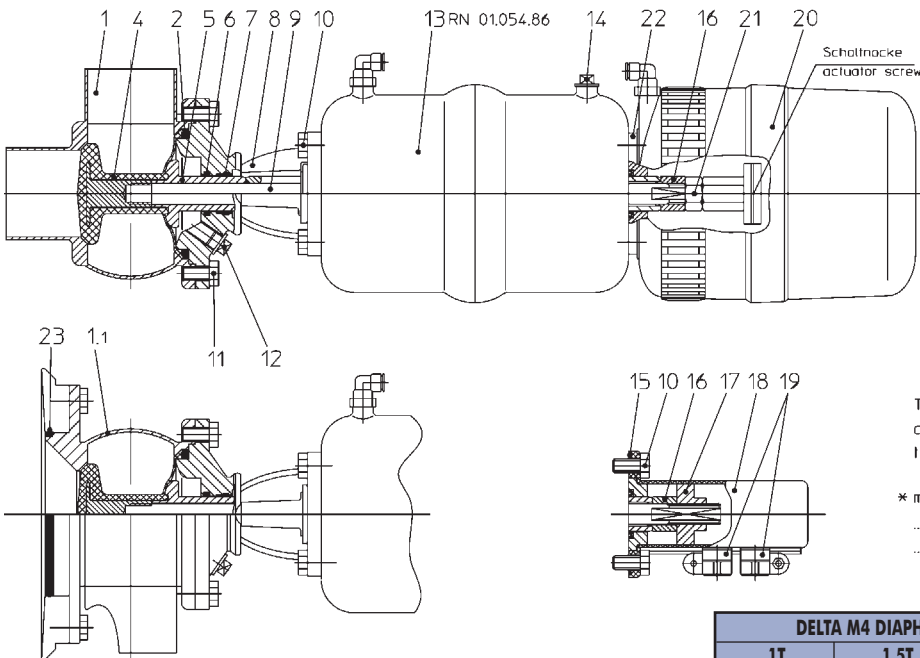

APV Delta MP4 Diaphragm Valve

The following seal materials are available (fill in last two digits of ref.-no.)

- material seals:
- ../33-HNBR
- ../93-EPDM

DELTA M4 DIAPHRAGM VALVE MP4, MEP4, MTP4 FS-CU21 & PSH 1-4 TUBE