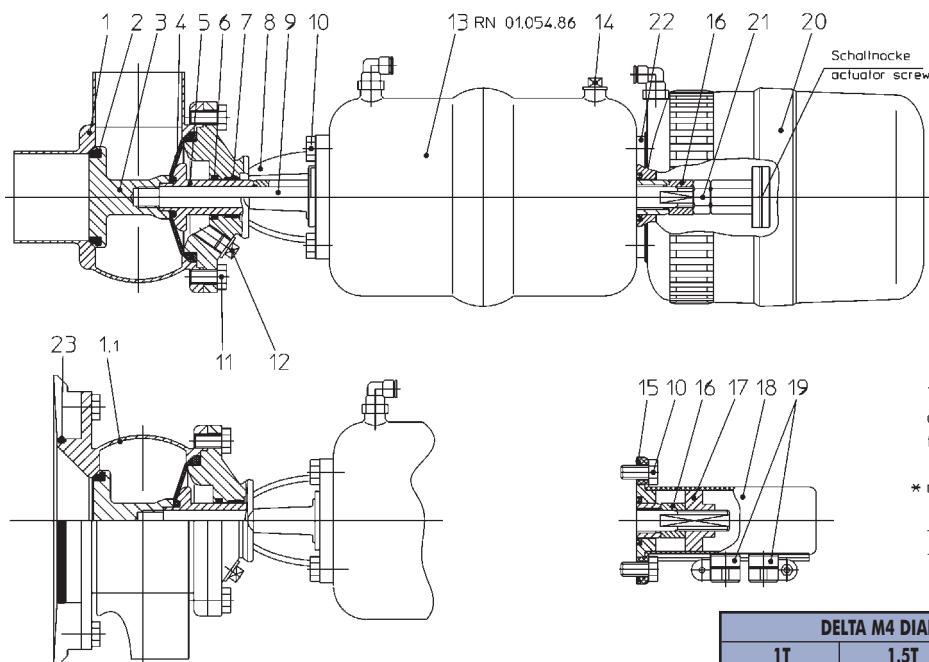

APV Delta M4 Diaphragm Valve

The following seal materials are available (fill in last two digits of ref.-no.)

- material seats:
- .../33-HNBR
- .../93-EPDM