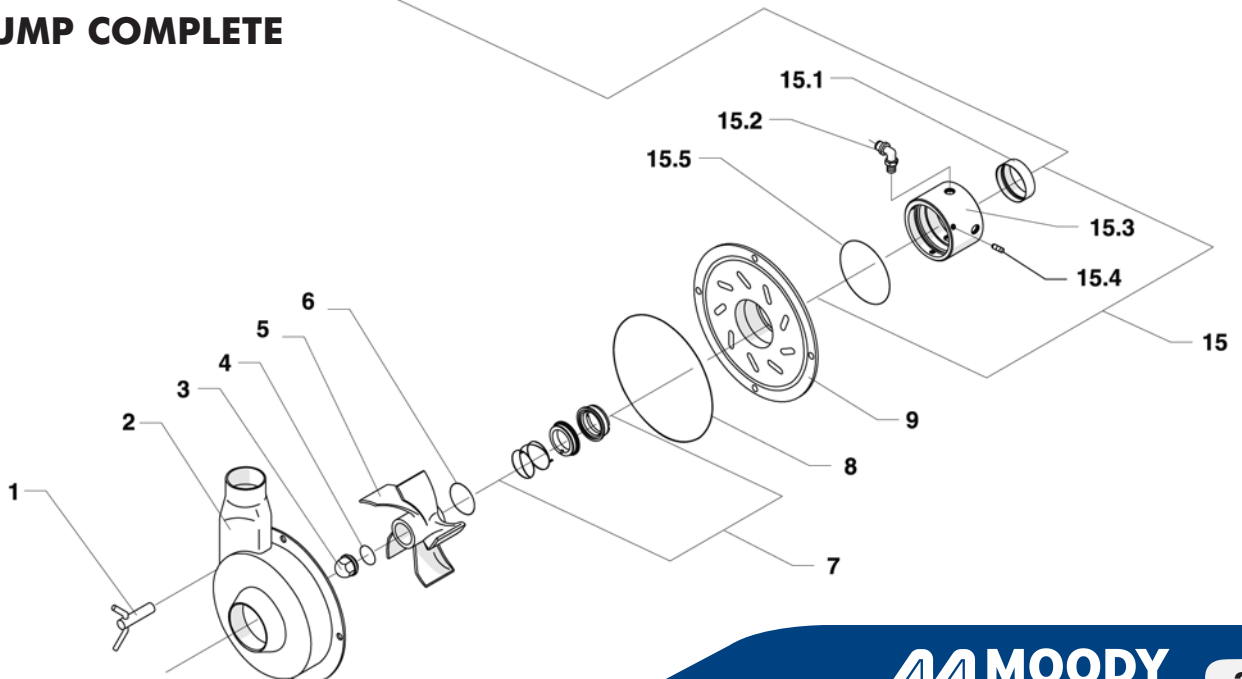

APV ZMB PUMP

ZMB PUMP COMPLETE

APV ZMB PUMP

ZMB PUMP COMPLETE (contd)

| | | | MOTOR MT80 |
|-------------------------------|-----|-----------------|-------------|
| Pos | Qty | Description | Part Number |
| 1 | 4 | Wing Nut | 169853 |
| 2 | 1 | Pump Body | 168726 |
| 3 | 1 | Cap Nut | 274387 |
| 4 | 1 | O-Ring | 771363 |
| 5 | 1 | Impeller Ø110 | 253765 |
| | | Ø100 | 267370 |
| | | Ø90 | 267371 |
| 6 | 1 | O-Ring | 773038 |
| 7 | 1 | Shaft Seal | 773115 |
| 8 | 1 | O-Ring | 773077 |
| 9 | 1 | Back Plate | 254113 |
| 10 | 1 | Shaft | 261544 |
| 11 | 1 | Set Screw | 267887 |
| 12 | 4 | Screw | |
| 13 | 1 | Extension Frame | 188795 |
| Support Frame Complete | | | |
| 14.1 | 1 | Frame | 268566 |
| 14.2 | 6 | Nut | 700864 |
| 14.3 | 3 | Screw | 701928 |
| 14.4 | 4 | Screw | 701942 |
| 14.5 | 4 | Washer | 701478 |
| 14.6 | 4 | Nut | 700241 |
| 14.7 | 2 | Screw | 700420 |
| Seal Housing Complete | | | |
| 15.1 | 1 | Oilseal Ring | 723069 |
| 15.2 | 2 | Union | 770325 |
| 15.3 | 1 | Seal Housing | 254485 |
| 15.4 | 3 | Conepoint Screw | 701065 |
| 15.5 | 1 | O-Ring | 771060 |
| Motor Shroud Complete | | | |
| 16.1 | 1 | Motor Shroud | 188445 |
| 16.2 | 2 | Screw | 700420 |
| 16.3 | 2 | Nut | 700240 |
| 16.4 | 2 | Washer | 701477 |
| 16.5 | 2 | Bracket | 274384 |
| 16.6 | 1 | Front Cover | 188809 |
| 16.7 | 2 | Screw | 700420 |