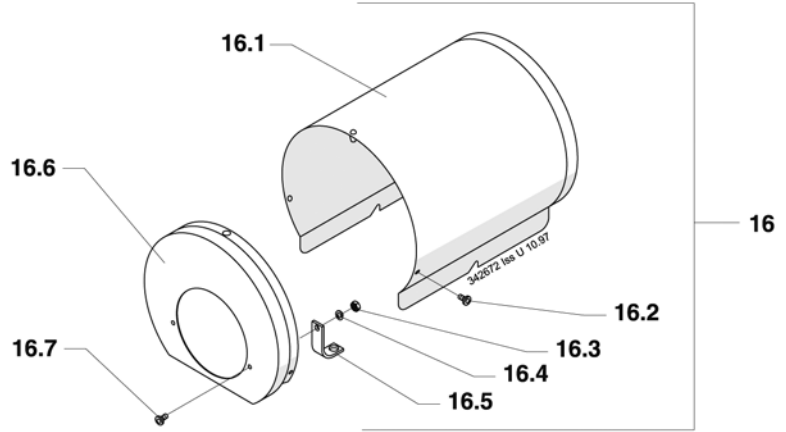

APV ZMB PUMP

ZMB PUMP COMPLETE

APV ZMB PUMP

ZMB PUMP COMPLETE (contd)

| | | | MOTOR MT80 |
|-------------------------------|-----|-----------------|-------------|
| Pos | Qty | Description | Part Number |
| 1 | 4 | Wing Nut | 169853 |
| 2 | 1 | Pump Body | 168726 |
| 3 | 1 | Cap Nut | 274387 |
| 4 | 1 | O-Ring | 771363 |
| 5 | 1 | Impeller Ø110 | 253765 |
| | | Ø100 | 267370 |
| | | Ø90 | 267371 |
| 6 | 1 | O-Ring | 773038 |
| 7 | 1 | Shaft Seal | 773115 |
| 8 | 1 | O-Ring | 773077 |
| 9 | 1 | Back Plate | 254113 |
| 10 | 1 | Shaft | 261544 |
| 11 | 1 | Set Screw | 267887 |
| 12 | 4 | Screw | |
| 13 | 1 | Extension Frame | 188795 |
| Support Frame Complete | | | |
| 14.1 | 1 | Frame | 268566 |
| 14.2 | 6 | Nut | 700864 |
| 14.3 | 3 | Screw | 701928 |
| 14.4 | 4 | Screw | 701942 |
| 14.5 | 4 | Washer | 701478 |
| 14.6 | 4 | Nut | 700241 |
| 14.7 | 2 | Screw | 700420 |
| Seal Housing Complete | | | |
| 15.1 | 1 | Oilseal Ring | 723069 |
| 15.2 | 2 | Union | 770325 |
| 15.3 | 1 | Seal Housing | 254485 |
| 15.4 | 3 | Conepoint Screw | 701065 |
| 15.5 | 1 | O-Ring | 771060 |
| Motor Shroud Complete | | | |
| 16.1 | 1 | Motor Shroud | 188445 |
| 16.2 | 2 | Screw | 700420 |
| 16.3 | 2 | Nut | 700240 |
| 16.4 | 2 | Washer | 701477 |
| 16.5 | 2 | Bracket | 274384 |
| 16.6 | 1 | Front Cover | 188809 |
| 16.7 | 2 | Screw | 700420 |