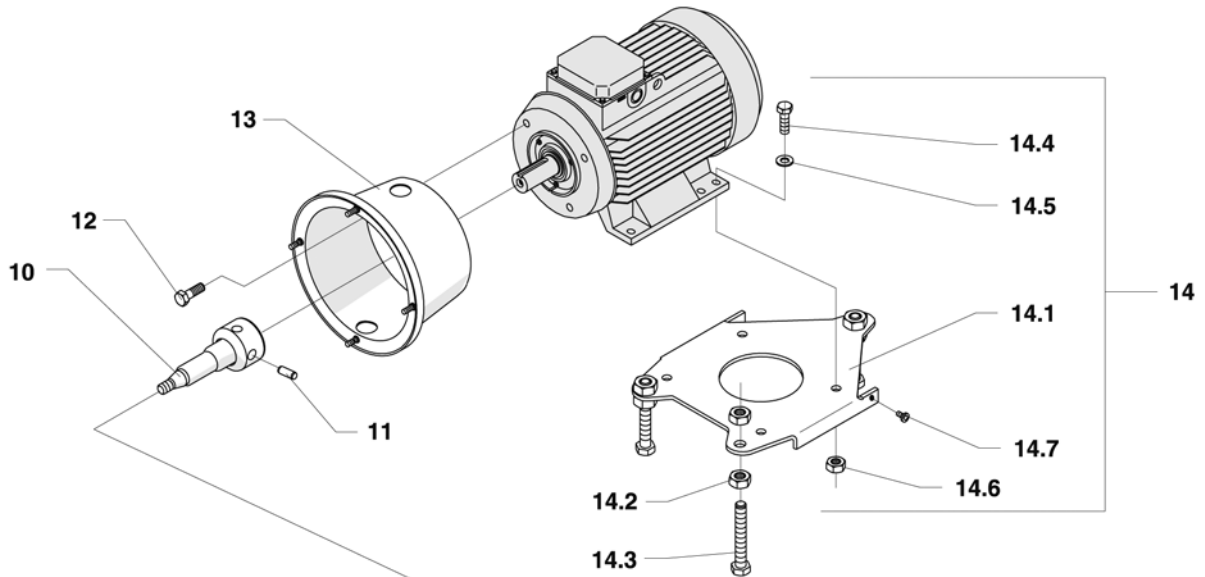

APV ZMB PUMP

ZMB PUMP COMPLETE

APV ZMB PUMP

ZMB PUMP COMPLETE (contd)

| | | | MOTOR MT80 |
|-------------------------------|-----|-----------------|-------------|
| Pos | Qty | Description | Part Number |
| 1 | 4 | Wing Nut | 169853 |
| 2 | 1 | Pump Body | 168726 |
| 3 | 1 | Cap Nut | 274387 |
| 4 | 1 | O-Ring | 771363 |
| 5 | 1 | Impeller Ø110 | 253765 |
| | | Ø100 | 267370 |
| | | Ø90 | 267371 |
| 6 | 1 | O-Ring | 773038 |
| 7 | 1 | Shaft Seal | 773115 |
| 8 | 1 | O-Ring | 773077 |
| 9 | 1 | Back Plate | 254113 |
| 10 | 1 | Shaft | 261544 |
| 11 | 1 | Set Screw | 267887 |
| 12 | 4 | Screw | |
| 13 | 1 | Extension Frame | 188795 |
| Support Frame Complete | | | |
| 14.1 | 1 | Frame | 268566 |
| 14.2 | 6 | Nut | 700864 |
| 14.3 | 3 | Screw | 701928 |
| 14.4 | 4 | Screw | 701942 |
| 14.5 | 4 | Washer | 701478 |
| 14.6 | 4 | Nut | 700241 |
| 14.7 | 2 | Screw | 700420 |
| Seal Housing Complete | | | |
| 15.1 | 1 | Oilseal Ring | 723069 |
| 15.2 | 2 | Union | 770325 |
| 15.3 | 1 | Seal Housing | 254485 |
| 15.4 | 3 | Conepoint Screw | 701065 |
| 15.5 | 1 | O-Ring | 771060 |
| Motor Shroud Complete | | | |
| 16.1 | 1 | Motor Shroud | 188445 |
| 16.2 | 2 | Screw | 700420 |
| 16.3 | 2 | Nut | 700240 |
| 16.4 | 2 | Washer | 701477 |
| 16.5 | 2 | Bracket | 274384 |
| 16.6 | 1 | Front Cover | 188809 |
| 16.7 | 2 | Screw | 700420 |