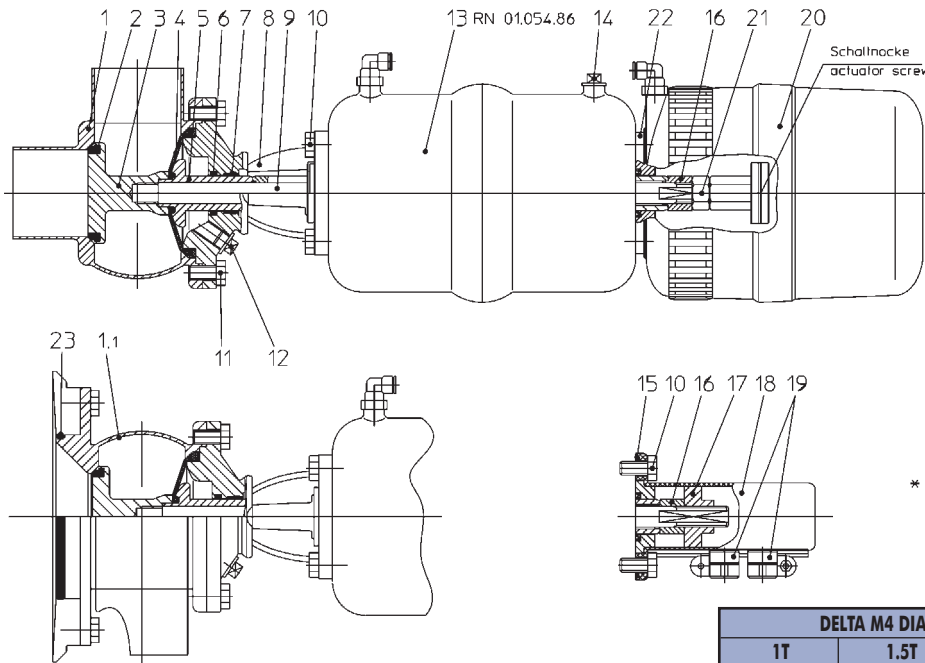

Delta M4 Diaphragm Valve

The following seal materials are available (fill in last two digits of ref.-no.)

- material seats:
- .../33-HNBR
- .../93-EPDM