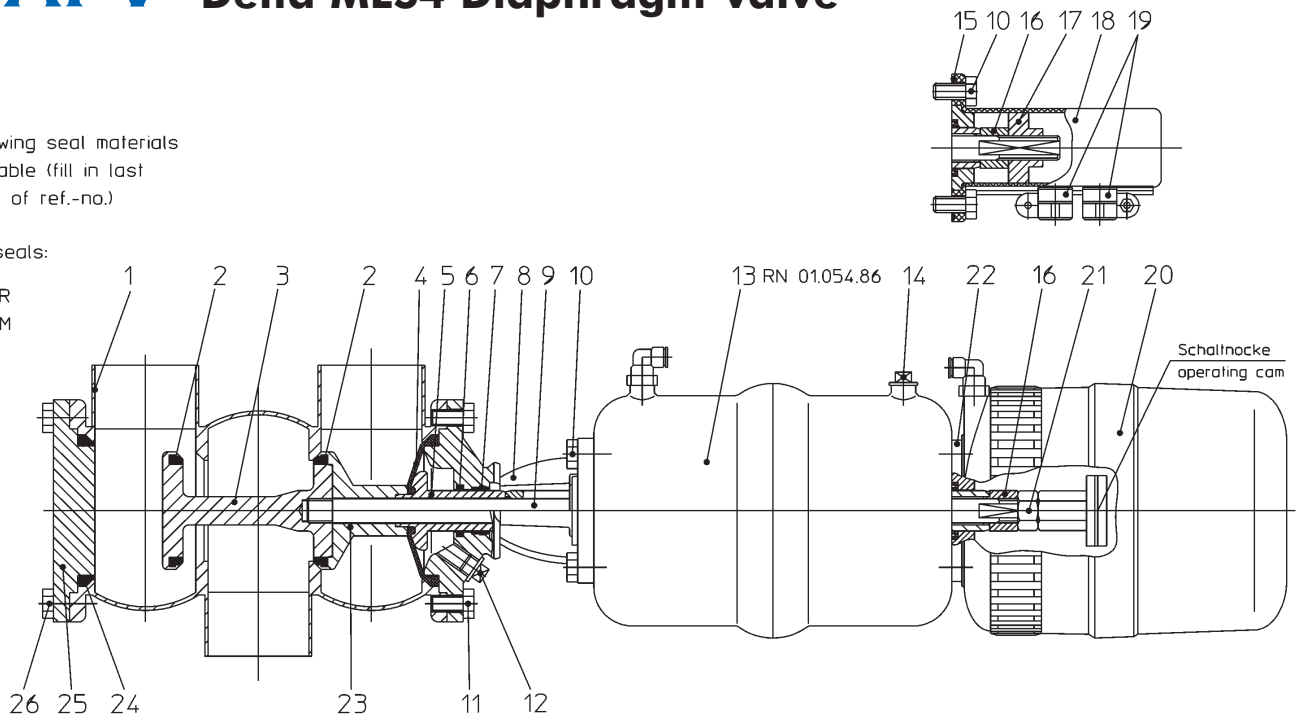

Delta MES4 Diaphragm Valve

The following seal materials are available (fill in last two digits of ref.-no.)

* material seals:

- .../33-HNBR
- .../93-EPDM

		DELTA M4 DIAPHRAGM VALVE MES4, FS-CU21 & PSH 1-4 TUBE							
				1T	1.5T	2T	2.5T	3T	4T
Pos	Qty	Description		Part Number					
1	1	Housing	ME45 1+2+3S	39-49-320/47	39-49-420/47	39-49-470/47	39-49-520/47	39-49-570/47	39-49-670/47
	1	Housing	ME46 1+2+3+4S	39-50-320/47	39-50-420/47	39-50-470/47	39-50-520/47	39-50-570/47	39-50-670/47
2	2	Seat Seal	*	58-33-293/	58-33-393/	58-33-443/	58-33-493/	58-33-568/	58-33-643/
3	1	Lower Valve Shaft		39-22-816/42	39-22-817/42	39-22-818/42	39-22-819/42	39-22-820/42	39-22-821/42
4	1	Diaphragm		58-23-295/23	58-23-395/23	58-23-395/23	58-23-495/23	58-23-495/23	58-23-645/23
5	1	Upper Valve Shaft		39-22-296/42	39-22-396/42	39-22-396/42	39-22-496/42	39-22-496/42	39-22-646/42
6	1	O-Ring		58-06-052/83	58-06-078/64	58-06-078/64	58-06-078/64	58-06-078/64	58-06-078/64
7	1	Bushing		08-01-177/93	08-01-178/93	08-01-178/93	08-01-178/93	08-01-178/93	08-01-178/93
8	1	Yoke		39-40-295/47	39-40-395/47	39-40-395/47	39-40-495/47	39-40-570/47	39-40-645/47
9	1	Guide Rod		39-23-050/12	39-23-051/12	39-23-052/12	39-23-053/12	39-23-058/12	39-23-055/12
10	4	Hex. Screw		65-01-081/15	65-01-081/15	65-01-081/15	65-01-081/15	65-01-081/15	65-01-081/15
11	4	Hex. Screw		65-01-055/13	65-01-081/13	65-01-081/13	65-01-081/13	65-01-081/13	65-01-130/13
12	1	Venting Plug		08-60-005/94	08-60-005/94	08-60-005/94	08-60-005/94	08-60-005/94	08-60-005/94
13	1	Actuator		15-32-050/17	15-32-051/17	15-32-051/17	15-32-051/17	15-32-052/17	15-32-052/17
14	1	Venting Plug		08-60-005/93	08-60-005/93	08-60-005/93	08-60-005/93	08-60-005/93	08-60-005/93
15	1	O-Ring		58-06-297/83	58-06-297/83	58-06-297/83	58-06-297/83	58-06-297/83	58-06-297/83
16	1	Centering Nut		15-28-940/12	15-28-940/12	15-28-940/12	15-28-940/12	15-28-940/12	15-28-940/12
17	1	Operating Cam		08-52-290/87	08-52-291/87	08-52-291/87	08-52-291/87	08-52-291/87	08-52-291/87
18	1	Proximity Switch Holder Housing-SW4		15-33-932/93	15-33-932/93	15-33-932/93	15-33-932/93	15-33-932/93	15-33-932/93
19	2	Proximity Holder		15-33-933/93	15-33-933/93	15-33-933/93	15-33-933/93	15-33-933/93	15-33-933/93
20	1	Control-Unit		322000804432	322000804432	322000804432	322000804432	322000804432	322000804432
21	1	Hex. Nut		65-50-101/15	65-50-101/15	65-50-101/15	65-50-101/15	65-50-101/15	65-50-101/15
22	1	CU-Adapter		322000801192	322000801192	322000801192	322000801192	322000801192	322000801192
23	1	Middle Valve Shaft		39-22-824/42	39-22-825/42	39-22-826/42	39-22-827/42	39-22-828/42	39-22-829/42
24	1	O-Ring		58-06-157/64	58-06-279/63	58-06-279/63	58-06-331/63	58-06-331/63	58-06-579/73
25	1	Housing Lid		39-01-230/47	39-01-138/47	39-01-138/47	39-01-139/47	39-01-144/47	39-01-143/47
26	4	Housing Screw		65-01-055/13	65-01-079/15	65-01-079/15	65-01-079/15	65-01-079/15	65-01-129/15
	1	Seal Kit	EPDM	58-34-375/01	58-34-376/01	58-34-377/01	58-34-378/01	58-34-379/01	58-34-381/01
	1	Seal Kit	HNBR	58-34-375/06	58-34-376/06	58-34-377/06	58-34-378/06	58-34-379/06	58-34-381/06