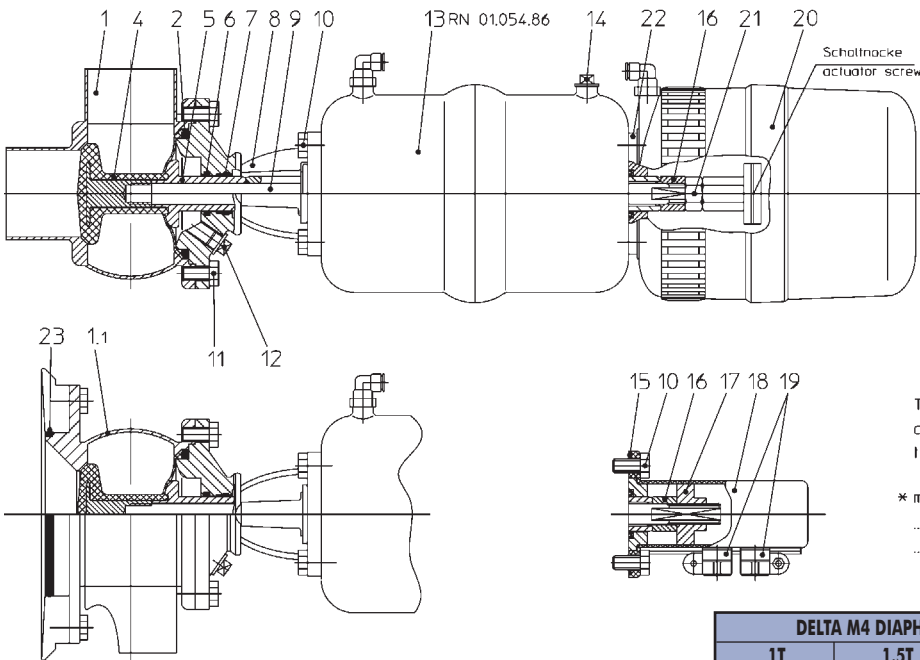

APV Delta MP4 Diaphragm Valve

The following seal materials are available (fill in last two digits of ref.-no.)

- material seals:
- ../33-HNBR
- ../93-EPDM

DELTA M4 DIAPHRAGM VALVE MP4, MEP4, MTP4 FS-CU21 & PSH 1-4 TUBE