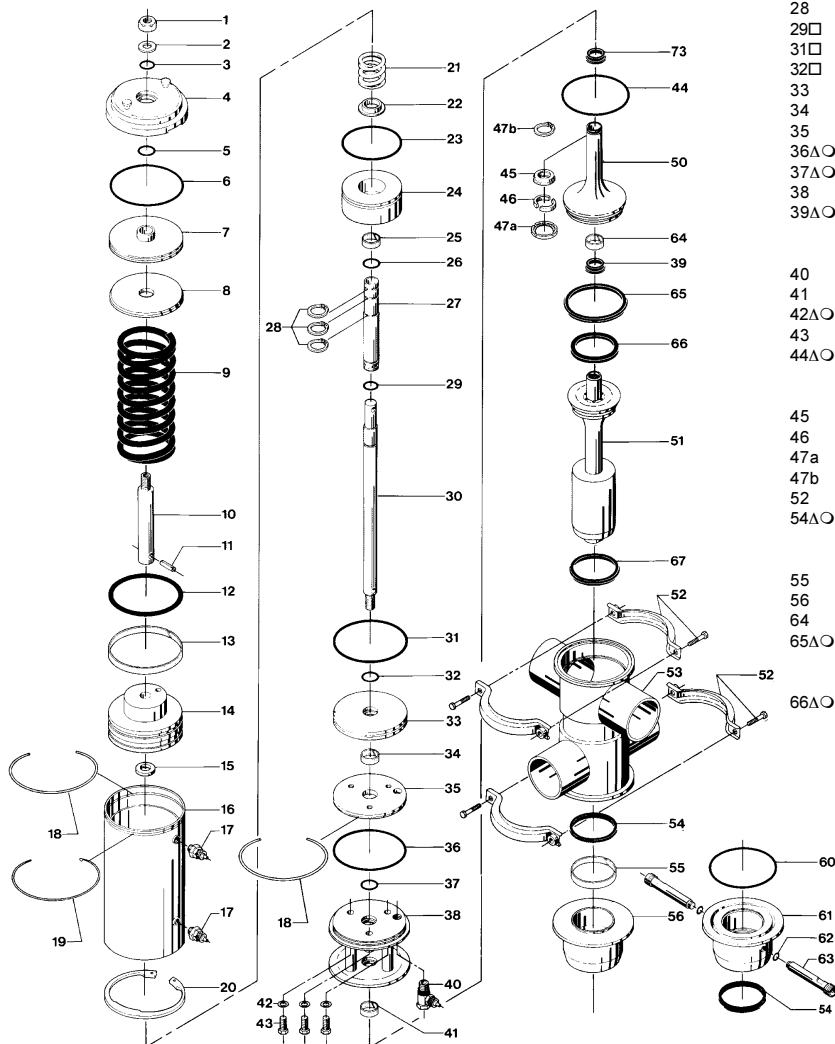

Sanitary Mixproof Valve, Dome Free
Type SMP-SC – Seal Ring Plug
(51-101.6 mm / NW50-100)

Pos.	Qty.	Denomination	51-76 mm NW50-65	101.6 mm NW80-100
1	1	Nut	9611-99-2576	9611-99-2576
2	1	Washer	9611-99-0706	9611-99-0706
3□	1	O-ring, NBR	9611-99-0096	9611-99-0096
4	1	Cylinder lid	9612-2916-01	9612-3121-01
5□	1	O-ring, NBR	223406-25	223406-25
6□	1	O-ring, NBR	260104-67	9611-99-2579
7	1	Upper piston	9612-2913-01	9612-3101-01
8	1	Flange	9612-2914-01	9612-3102-01
9	1	Spring	9612-2928-01	9612-3154-01
10	1	Upper piston rod	9612-2910-01	9612-3104-01
11	1	Pin	9611-99-2562	9611-99-1314
12□	1	O-ring, NBR	9611-99-2556	9611-99-2580
13	1	Guide ring, Turcite	9612-2926-01	9612-2926-08
14	1	Main piston	9612-2935-01	9612-3105-01
15	1	Support washer	9612-2911-01	
16	1	Cylinder	9612-2918-01	9612-3137-01
17	2	Air fitting	9611-99-2563	9611-99-2563
18	2	Retaining ring	9612-2929-01	9612-2929-02
19	1	Lock ring	9612-2930-01	9612-3132-01
20	1	Circlip	9611-99-2561	9611-99-2589
21	1	Spring	9612-2927-01	9612-3155-01
22	1	Spring support	9612-2912-01	9612-3106-01
23□	1	O-ring, NBR	9611-99-2568	9611-99-0643
24	1	Piston	9612-2906-01	9612-3107-01
25	1	Guide ring, Turcite		9612-2926-04
26□	1	O-ring, NBR	223406-25	9611-99-2582
27	1	Lower piston rod	9612-2959-01	9612-3134-01
28	3	Circlip	9611-99-2565	9611-99-2588
29□	1	O-ring, NBR	223404-31	223406-25
31□	1	O-ring, NBR	260104-67	9611-99-2580
32□	1	O-ring, NBR	223406-25	9611-99-2581
33	1	Lower piston	9612-2905-01	9612-3147-01
34	1	Guide ring, Turcite		9612-2926-10
35	1	Flange	9612-2915-01	9612-3120-01
36△	1	O-ring, NBR	260104-67	9611-99-2579
37△	1	O-ring, NBR	223406-25	9611-99-2581
38	1	Bonnet	9612-4285-01	9612-4257-01
39△	1	Lip seal, EPDM (Standard)	9612-3205-01	9612-3168-01
	1	Lip seal, NBR	9612-3205-02	9612-3168-02
	1	Lip seal, FPM	9612-3205-03	9612-3168-03
40	1	Air fitting	9611-99-2564	9611-99-2564
41	1	Guide ring, PTFE	9612-2926-11	9612-2926-12
42△	3	Washer	9611-99-2572	9611-99-2590
43	3	Screw	9611-99-0462	9611-99-1910
44△	1	O-ring, EPDM (Standard)	9611-99-2931	9611-99-2934
	1	O-ring, NBR	9611-99-2932	9611-99-2935
	1	O-ring, FPM	9611-99-2933	9611-99-2936
45	1	Lock ring	9612-2983-01	9612-3136-01
46	2	Clamp ring	9612-2960-01	9612-3135-01
47a	1	Clip ring	31353-0727-1	
47b	1	Circlip		9611-99-2663
52	2	Clamp complete	9611-31-105-5	9611-31-105-7
54△	1	Double lip seal, EPDM (Standard) ..	9612-3175-01	9612-3204-01
	1	Double lip seal, NBR	9612-3175-02	9612-3204-02
	1	Double lip seal, FPM	9612-3175-03	9612-3204-03
55	1	Guide ring, PTFE	9612-2926-02	9612-2926-06
56	1	Balancing housing (Standard)	9612-3256-01	9612-3285-01
64	1	Guide ring	9612-2926-13	9612-2926-12
65△	1	Seal ring, EPDM, (Standard)	9612-3593-03	9612-3593-09
	1	Seal ring, NBR	9612-3593-01	9612-3593-07
	1	Seal ring, FPM	9612-3593-02	9612-3593-08
	1	Seal ring, EPDM, (Standard)	9612-3594-06	9612-3594-03
	1	Seal ring, NBR	9612-3594-04	9612-3594-01
	1	Seal ring, FPM	9612-3594-05	9612-3594-02