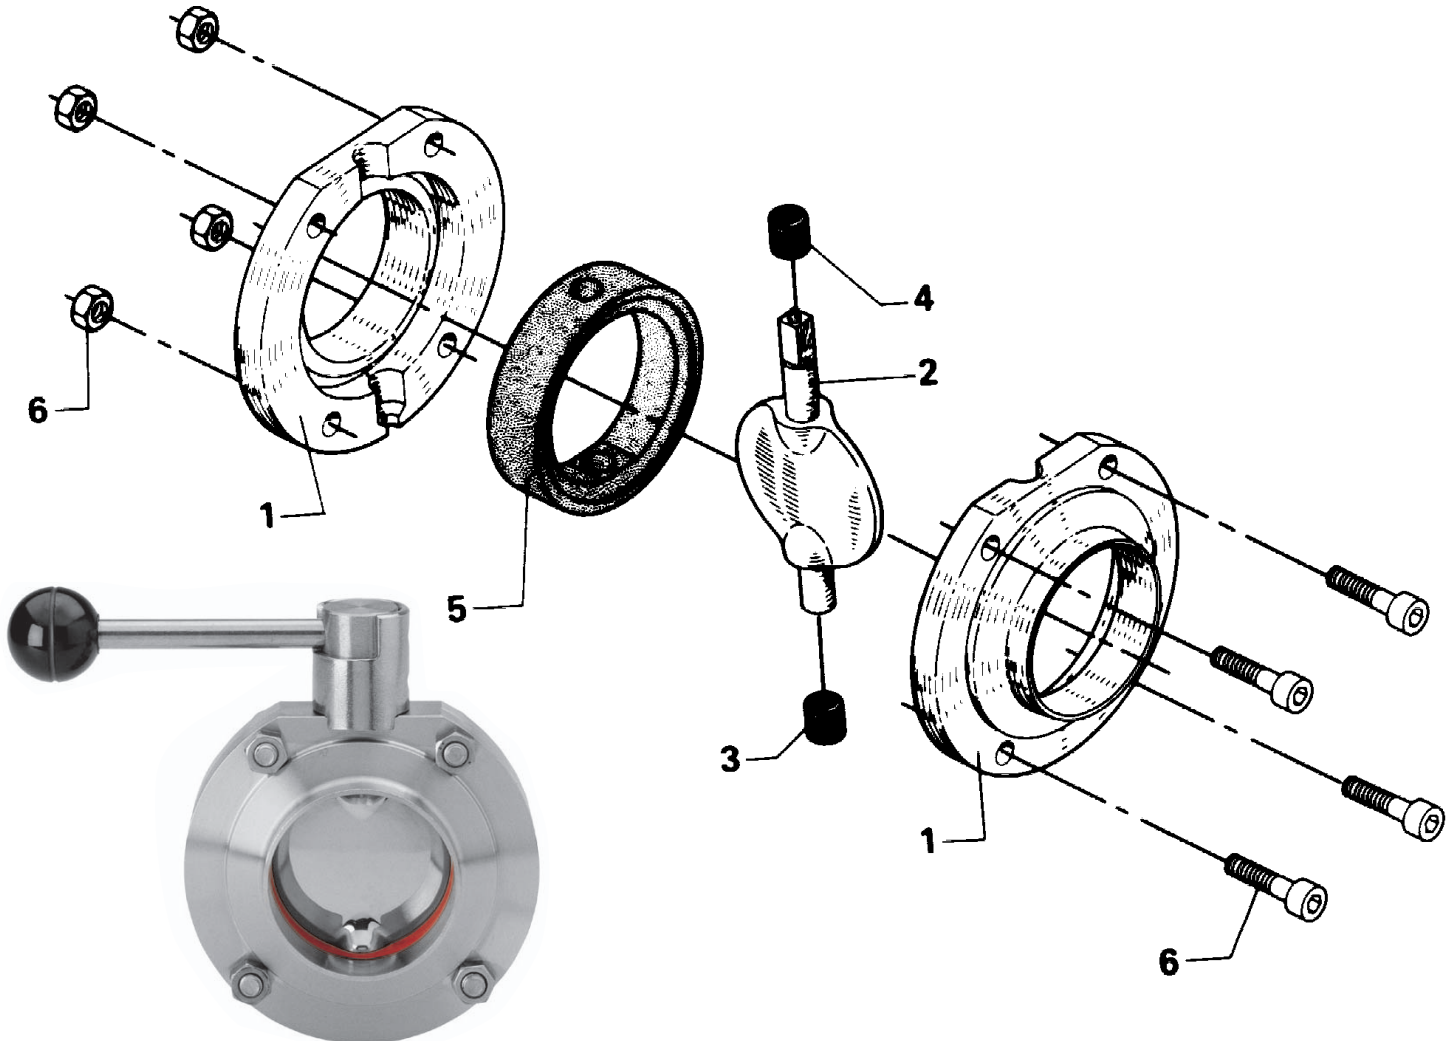

Parts marked with ^Δ are included in the service kits.

NB:

* Disc connection □ 10 for 101.6 mm is not available anymore, please rebuild the air-actuator or/and handle to: disc connection □ 12

Recommended spare parts: Service Kits.