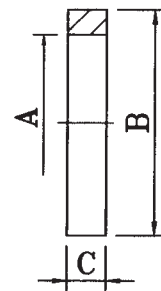

SMS Union Parts

Round Nut (304)					
Size	A	B	C	D	Part No.
1.0"	32.0	51.0	RD 40 x 1/6"	19.0	9002018
1.5"	48.0	74.0	RD 60 x 1/6"	23.0	9002017
2.0"	60.5	84.0	RD 70 x 1/6"	24.0	9002016
2.5"	74.0	100.0	RD 85 x 1/6"	28.0	9002015
3.0"	87.0	114.0	RD 98 x 1/6"	30.0	9002014
4.0"	113.0	128.0	RD 125 x 1/6"	31.0	9002025

Welding Male (316)					
Size	A	B	C	D	Part No.
1.0"	22.1	25.4	RD 40 x 1/6"	15.0	9004150
1.5"	34.8	38.1	RD 60 x 1/6"	20.0	9004149
2.0"	47.5	50.8	RD 70 x 1/6"	20.0	9004148
2.5"	60.2	63.5	RD 85 x 1/6"	24.0	9004147
3.0"	72.9	76.2	RD 98 x 1/6"	24.0	9004146
4.0"	97.4	101.6	RD 125 x 1/6"	25.0	9004208

Welding Liner (316)					
Size	A	B	C	D	Part No.
1.0"	22.1	25.4	35.5	8.0	9004160
1.5"	34.8	38.1	55.0	9.0	9004159
2.0"	47.5	50.8	65.0	9.0	9004158
2.5"	60.2	63.5	80.0	9.0	9004157
3.0"	72.9	76.2	93.0	10.0	9004156
4.0"	97.4	101.6	121.0	12.0	9004207

Seal Ring (Nitrile)				
Size	A	B	C	Part No.
1.0"	25.0	32.0	5.5	9005074
1.5"	38.0	48.0	5.5	9005073
2.0"	51.0	61.0	5.5	9005072
2.5"	63.5	73.5	5.5	9005071
3.0"	76.0	86.0	5.5	9005070
4.0"	101.6	114.0	5.5	9005110