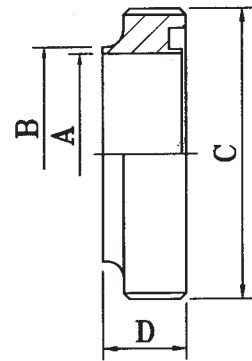

SMS Union Parts

Round Nut (304)					
Size	A	B	C	D	Part No.
1.0"	32.0	51.0	RD 40 x 1/6"	19.0	9002018
1.5"	48.0	74.0	RD 60 x 1/6"	23.0	9002017
2.0"	60.5	84.0	RD 70 x 1/6"	24.0	9002016
2.5"	74.0	100.0	RD 85 x 1/6"	28.0	9002015
3.0"	87.0	114.0	RD 98 x 1/6"	30.0	9002014
4.0"	113.0	128.0	RD 125 x 1/6"	31.0	9002025

Welding Male (316)					
Size	A	B	C	D	Part No.
1.0"	22.1	25.4	RD 40 x 1/6"	15.0	9004150
1.5"	34.8	38.1	RD 60 x 1/6"	20.0	9004149
2.0"	47.5	50.8	RD 70 x 1/6"	20.0	9004148
2.5"	60.2	63.5	RD 85 x 1/6"	24.0	9004147
3.0"	72.9	76.2	RD 98 x 1/6"	24.0	9004146
4.0"	97.4	101.6	RD 125 x 1/6"	25.0	9004208

Welding Liner (316)					
Size	A	B	C	D	Part No.
1.0"	22.1	25.4	35.5	8.0	9004160
1.5"	34.8	38.1	55.0	9.0	9004159
2.0"	47.5	50.8	65.0	9.0	9004158
2.5"	60.2	63.5	80.0	9.0	9004157
3.0"	72.9	76.2	93.0	10.0	9004156
4.0"	97.4	101.6	121.0	12.0	9004207

Seal Ring (Nitrile)				
Size	A	B	C	Part No.
1.0"	25.0	32.0	5.5	9005074
1.5"	38.0	48.0	5.5	9005073
2.0"	51.0	61.0	5.5	9005072
2.5"	63.5	73.5	5.5	9005071
3.0"	76.0	86.0	5.5	9005070
4.0"	101.6	114.0	5.5	9005110