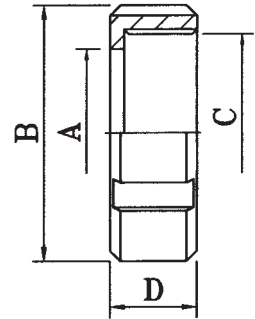

SMS Union Parts

Round Nut (304)					
Size	A	B	C	D	Part No.
1.0"	32.0	51.0	RD 40 x 1/6"	19.0	9002018
1.5"	48.0	74.0	RD 60 x 1/6"	23.0	9002017
2.0"	60.5	84.0	RD 70 x 1/6"	24.0	9002016
2.5"	74.0	100.0	RD 85 x 1/6"	28.0	9002015
3.0"	87.0	114.0	RD 98 x 1/6"	30.0	9002014
4.0"	113.0	128.0	RD 125 x 1/6"	31.0	9002025

Welding Male (316)					
Size	A	B	C	D	Part No.
1.0"	22.1	25.4	RD 40 x 1/6"	15.0	9004150
1.5"	34.8	38.1	RD 60 x 1/6"	20.0	9004149
2.0"	47.5	50.8	RD 70 x 1/6"	20.0	9004148
2.5"	60.2	63.5	RD 85 x 1/6"	24.0	9004147
3.0"	72.9	76.2	RD 98 x 1/6"	24.0	9004146
4.0"	97.4	101.6	RD 125 x 1/6"	25.0	9004208

Welding Liner (316)					
Size	A	B	C	D	Part No.
1.0"	22.1	25.4	35.5	8.0	9004160
1.5"	34.8	38.1	55.0	9.0	9004159
2.0"	47.5	50.8	65.0	9.0	9004158
2.5"	60.2	63.5	80.0	9.0	9004157
3.0"	72.9	76.2	93.0	10.0	9004156
4.0"	97.4	101.6	121.0	12.0	9004207

Seal Ring (Nitrile)				
Size	A	B	C	Part No.
1.0"	25.0	32.0	5.5	9005074
1.5"	38.0	48.0	5.5	9005073
2.0"	51.0	61.0	5.5	9005072
2.5"	63.5	73.5	5.5	9005071
3.0"	76.0	86.0	5.5	9005070
4.0"	101.6	114.0	5.5	9005110