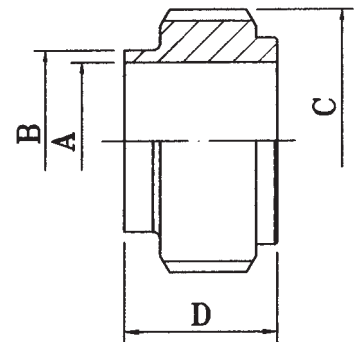

## IDF Union Parts

| Hex Nut (304) |       |       |       |      |          |
|---------------|-------|-------|-------|------|----------|
| Size          | A     | B     | C     | D    | Part No. |
| 1.0"          | 30.5  | 46.0  | 34.3  | 30.0 | 9002012  |
| 1.5"          | 43.5  | 60.0  | 47.9  | 30.0 | 9002011  |
| 2.0"          | 57.0  | 75.0  | 61.4  | 30.0 | 9002010  |
| 2.5"          | 70.7  | 90.0  | 74.9  | 30.0 | 9002009  |
| 3.0"          | 83.3  | 105.0 | 88.4  | 30.0 | 9002008  |
| 4.0"          | 112.0 | 133.0 | 122.1 | 34.9 | 9002007  |

| Welding Male (316) |      |       |       |      |          |
|--------------------|------|-------|-------|------|----------|
| Size               | A    | B     | C     | D    | Part No. |
| 1.0"               | 22.2 | 25.6  | 37.2  | 21.5 | 9004018  |
| 1.5"               | 34.9 | 38.3  | 50.6  | 21.5 | 9004017  |
| 2.0"               | 47.6 | 51.0  | 64.2  | 21.5 | 9004016  |
| 2.5"               | 60.3 | 63.7  | 77.7  | 21.5 | 9004015  |
| 3.0"               | 73.0 | 76.4  | 91.2  | 21.5 | 9004014  |
| 4.0"               | 97.5 | 101.8 | 125.9 | 30.0 | 9004013  |

| Welding Liner (316) |      |       |       |      |          |
|---------------------|------|-------|-------|------|----------|
| Size                | A    | B     | C     | D    | Part No. |
| 1.0"                | 22.2 | 25.6  | 33.8  | 21.5 | 9004030  |
| 1.5"                | 34.9 | 38.3  | 47.0  | 21.5 | 9004029  |
| 2.0"                | 47.6 | 51.0  | 60.5  | 21.5 | 9004028  |
| 2.5"                | 60.3 | 63.7  | 74.0  | 21.5 | 9004027  |
| 3.0"                | 73.0 | 76.4  | 87.5  | 21.5 | 9004026  |
| 4.0"                | 97.5 | 101.8 | 120.6 | 30.0 | 9004025  |

| Blanks |          |
|--------|----------|
| Size   | Part No. |
| 1.0"   | 5004148  |
| 1.5"   | 5004029  |
| 2.0"   | 5004112  |
| 2.5"   | 5004030  |
| 3.0"   | 5004113  |
| 4.0"   | 5004145  |