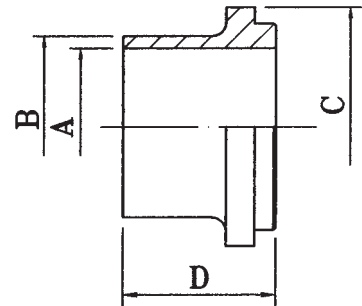

## IDF Union Parts

| Hex Nut (304) |       |       |       |      |          |
|---------------|-------|-------|-------|------|----------|
| Size          | A     | B     | C     | D    | Part No. |
| 1.0"          | 30.5  | 46.0  | 34.3  | 30.0 | 9002012  |
| 1.5"          | 43.5  | 60.0  | 47.9  | 30.0 | 9002011  |
| 2.0"          | 57.0  | 75.0  | 61.4  | 30.0 | 9002010  |
| 2.5"          | 70.7  | 90.0  | 74.9  | 30.0 | 9002009  |
| 3.0"          | 83.3  | 105.0 | 88.4  | 30.0 | 9002008  |
| 4.0"          | 112.0 | 133.0 | 122.1 | 34.9 | 9002007  |

| Welding Male (316) |      |       |       |      |          |
|--------------------|------|-------|-------|------|----------|
| Size               | A    | B     | C     | D    | Part No. |
| 1.0"               | 22.2 | 25.6  | 37.2  | 21.5 | 9004018  |
| 1.5"               | 34.9 | 38.3  | 50.6  | 21.5 | 9004017  |
| 2.0"               | 47.6 | 51.0  | 64.2  | 21.5 | 9004016  |
| 2.5"               | 60.3 | 63.7  | 77.7  | 21.5 | 9004015  |
| 3.0"               | 73.0 | 76.4  | 91.2  | 21.5 | 9004014  |
| 4.0"               | 97.5 | 101.8 | 125.9 | 30.0 | 9004013  |

| Welding Liner (316) |      |       |       |      |          |
|---------------------|------|-------|-------|------|----------|
| Size                | A    | B     | C     | D    | Part No. |
| 1.0"                | 22.2 | 25.6  | 33.8  | 21.5 | 9004030  |
| 1.5"                | 34.9 | 38.3  | 47.0  | 21.5 | 9004029  |
| 2.0"                | 47.6 | 51.0  | 60.5  | 21.5 | 9004028  |
| 2.5"                | 60.3 | 63.7  | 74.0  | 21.5 | 9004027  |
| 3.0"                | 73.0 | 76.4  | 87.5  | 21.5 | 9004026  |
| 4.0"                | 97.5 | 101.8 | 120.6 | 30.0 | 9004025  |

| Blanks |          |
|--------|----------|
| Size   | Part No. |
| 1.0"   | 5004148  |
| 1.5"   | 5004029  |
| 2.0"   | 5004112  |
| 2.5"   | 5004030  |
| 3.0"   | 5004113  |
| 4.0"   | 5004145  |