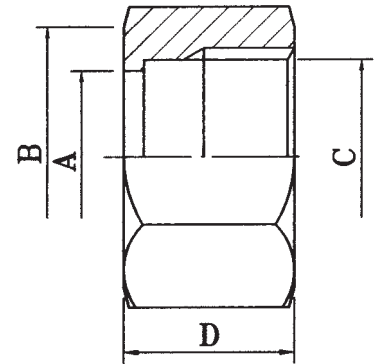

## IDF Union Parts

| Hex Nut (304) |       |       |       |      |          |
|---------------|-------|-------|-------|------|----------|
| Size          | A     | B     | C     | D    | Part No. |
| 1.0"          | 30.5  | 46.0  | 34.3  | 30.0 | 9002012  |
| 1.5"          | 43.5  | 60.0  | 47.9  | 30.0 | 9002011  |
| 2.0"          | 57.0  | 75.0  | 61.4  | 30.0 | 9002010  |
| 2.5"          | 70.7  | 90.0  | 74.9  | 30.0 | 9002009  |
| 3.0"          | 83.3  | 105.0 | 88.4  | 30.0 | 9002008  |
| 4.0"          | 112.0 | 133.0 | 122.1 | 34.9 | 9002007  |

| Welding Male (316) |      |       |       |      |          |
|--------------------|------|-------|-------|------|----------|
| Size               | A    | B     | C     | D    | Part No. |
| 1.0"               | 22.2 | 25.6  | 37.2  | 21.5 | 9004018  |
| 1.5"               | 34.9 | 38.3  | 50.6  | 21.5 | 9004017  |
| 2.0"               | 47.6 | 51.0  | 64.2  | 21.5 | 9004016  |
| 2.5"               | 60.3 | 63.7  | 77.7  | 21.5 | 9004015  |
| 3.0"               | 73.0 | 76.4  | 91.2  | 21.5 | 9004014  |
| 4.0"               | 97.5 | 101.8 | 125.9 | 30.0 | 9004013  |

| Welding Liner (316) |      |       |       |      |          |
|---------------------|------|-------|-------|------|----------|
| Size                | A    | B     | C     | D    | Part No. |
| 1.0"                | 22.2 | 25.6  | 33.8  | 21.5 | 9004030  |
| 1.5"                | 34.9 | 38.3  | 47.0  | 21.5 | 9004029  |
| 2.0"                | 47.6 | 51.0  | 60.5  | 21.5 | 9004028  |
| 2.5"                | 60.3 | 63.7  | 74.0  | 21.5 | 9004027  |
| 3.0"                | 73.0 | 76.4  | 87.5  | 21.5 | 9004026  |
| 4.0"                | 97.5 | 101.8 | 120.6 | 30.0 | 9004025  |

| Blanks |          |
|--------|----------|
| Size   | Part No. |
| 1.0"   | 5004148  |
| 1.5"   | 5004029  |
| 2.0"   | 5004112  |
| 2.5"   | 5004030  |
| 3.0"   | 5004113  |
| 4.0"   | 5004145  |