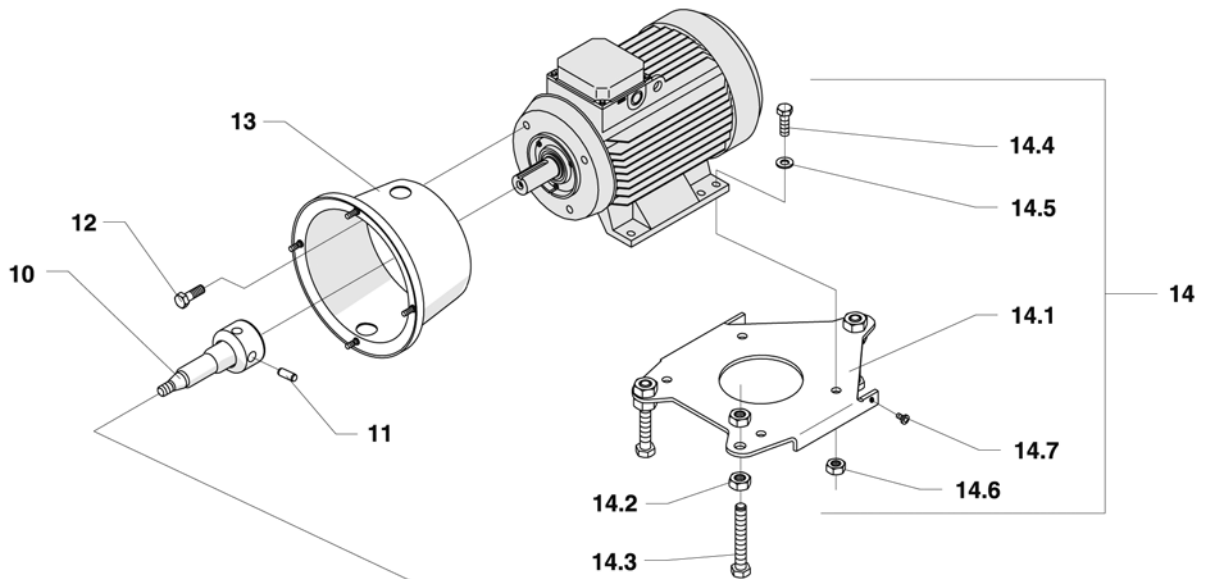

 **APV ZMB PUMP**

ZMB PUMP COMPLETE

ZMB PUMP COMPLETE (contd)

			MOTOR MT80
Pos	Qty	Description	Part Number
1	4	Wing Nut	169853
2	1	Pump Body	168726
3	1	Cap Nut	274387
4	1	O-Ring	771363
5	1	Impeller Ø110	253765
		Ø100	267370
		Ø90	267371
6	1	O-Ring	773038
7	1	Shaft Seal	773115
8	1	O-Ring	773077
9	1	Back Plate	254113
10	1	Shaft	261544
11	1	Set Screw	267887
12	4	Screw	
13	1	Extension Frame	188795
Support Frame Complete			
14.1	1	Frame	268566
14.2	6	Nut	700864
14.3	3	Screw	701928
14.4	4	Screw	701942
14.5	4	Washer	701478
14.6	4	Nut	700241
14.7	2	Screw	700420
Seal Housing Complete			
15.1	1	Oilseal Ring	723069
15.2	2	Union	770325
15.3	1	Seal Housing	254485
15.4	3	Conepoint Screw	701065
15.5	1	O-Ring	771060
Motor Shroud Complete			
16.1	1	Motor Shroud	188445
16.2	2	Screw	700420
16.3	2	Nut	700240
16.4	2	Washer	701477
16.5	2	Bracket	274384
16.6	1	Front Cover	188809
16.7	2	Screw	700420