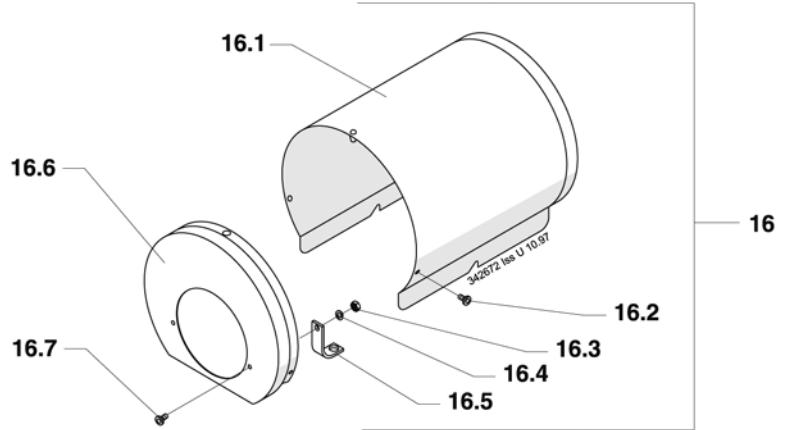

 **APV ZMB PUMP**

ZMB PUMP COMPLETE

ZMB PUMP COMPLETE (contd)

			MOTOR MT80
Pos	Qty	Description	Part Number
1	4	Wing Nut	169853
2	1	Pump Body	168726
3	1	Cap Nut	274387
4	1	O-Ring	771363
5	1	Impeller Ø110	253765
		Ø100	267370
		Ø90	267371
6	1	O-Ring	773038
7	1	Shaft Seal	773115
8	1	O-Ring	773077
9	1	Back Plate	254113
10	1	Shaft	261544
11	1	Set Screw	267887
12	4	Screw	
13	1	Extension Frame	188795
Support Frame Complete			
14.1	1	Frame	268566
14.2	6	Nut	700864
14.3	3	Screw	701928
14.4	4	Screw	701942
14.5	4	Washer	701478
14.6	4	Nut	700241
14.7	2	Screw	700420
Seal Housing Complete			
15.1	1	Oilseal Ring	723069
15.2	2	Union	770325
15.3	1	Seal Housing	254485
15.4	3	Conepoint Screw	701065
15.5	1	O-Ring	771060
Motor Shroud Complete			
16.1	1	Motor Shroud	188445
16.2	2	Screw	700420
16.3	2	Nut	700240
16.4	2	Washer	701477
16.5	2	Bracket	274384
16.6	1	Front Cover	188809
16.7	2	Screw	700420