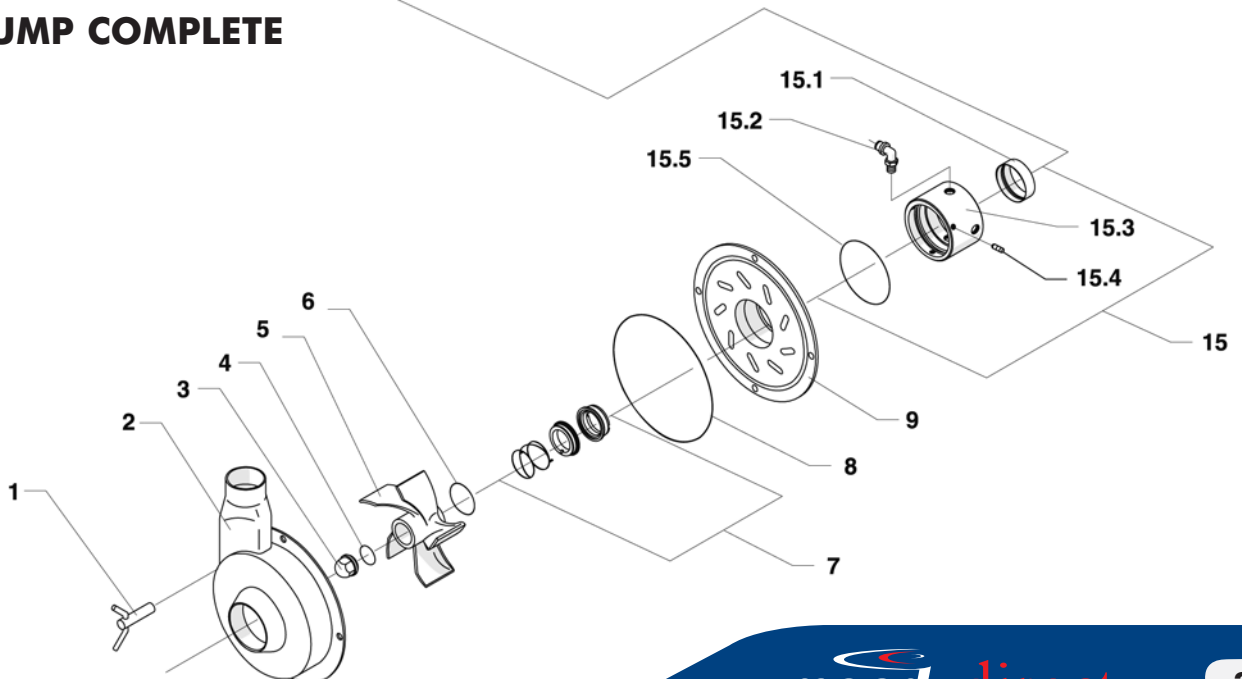

 **APV ZMB PUMP**

ZMB PUMP COMPLETE

ZMB PUMP COMPLETE (contd)

			MOTOR MT80
Pos	Qty	Description	Part Number
1	4	Wing Nut	169853
2	1	Pump Body	168726
3	1	Cap Nut	274387
4	1	O-Ring	771363
5	1	Impeller Ø110	253765
		Ø100	267370
		Ø90	267371
6	1	O-Ring	773038
7	1	Shaft Seal	773115
8	1	O-Ring	773077
9	1	Back Plate	254113
10	1	Shaft	261544
11	1	Set Screw	267887
12	4	Screw	
13	1	Extension Frame	188795
Support Frame Complete			
14.1	1	Frame	268566
14.2	6	Nut	700864
14.3	3	Screw	701928
14.4	4	Screw	701942
14.5	4	Washer	701478
14.6	4	Nut	700241
14.7	2	Screw	700420
Seal Housing Complete			
15.1	1	Oilseal Ring	723069
15.2	2	Union	770325
15.3	1	Seal Housing	254485
15.4	3	Conepoint Screw	701065
15.5	1	O-Ring	771060
Motor Shroud Complete			
16.1	1	Motor Shroud	188445
16.2	2	Screw	700420
16.3	2	Nut	700240
16.4	2	Washer	701477
16.5	2	Bracket	274384
16.6	1	Front Cover	188809
16.7	2	Screw	700420